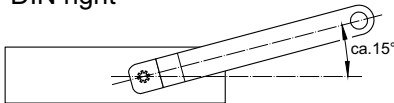

Montageanleitung TS 1500
Parallelarmmontage mit
Rahmenplatte

Fitting instructions TS 1500
Mounting of parallel arm with
special bracket

DIN rechts
DIN right

DIN links
DIN left

Montageanleitung TS 1500

Fitting instructions TS 1500