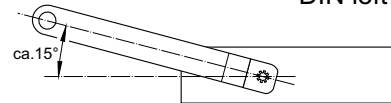

Montageanleitung TS 1500
Parallelarmmontage mit
Rahmenplatte

Fitting instructions TS 1500
Mounting of parallel arm with
special bracket

DIN rechts
DIN right

DIN links
DIN left

Montageanleitung TS 1500

Fitting instructions TS 1500