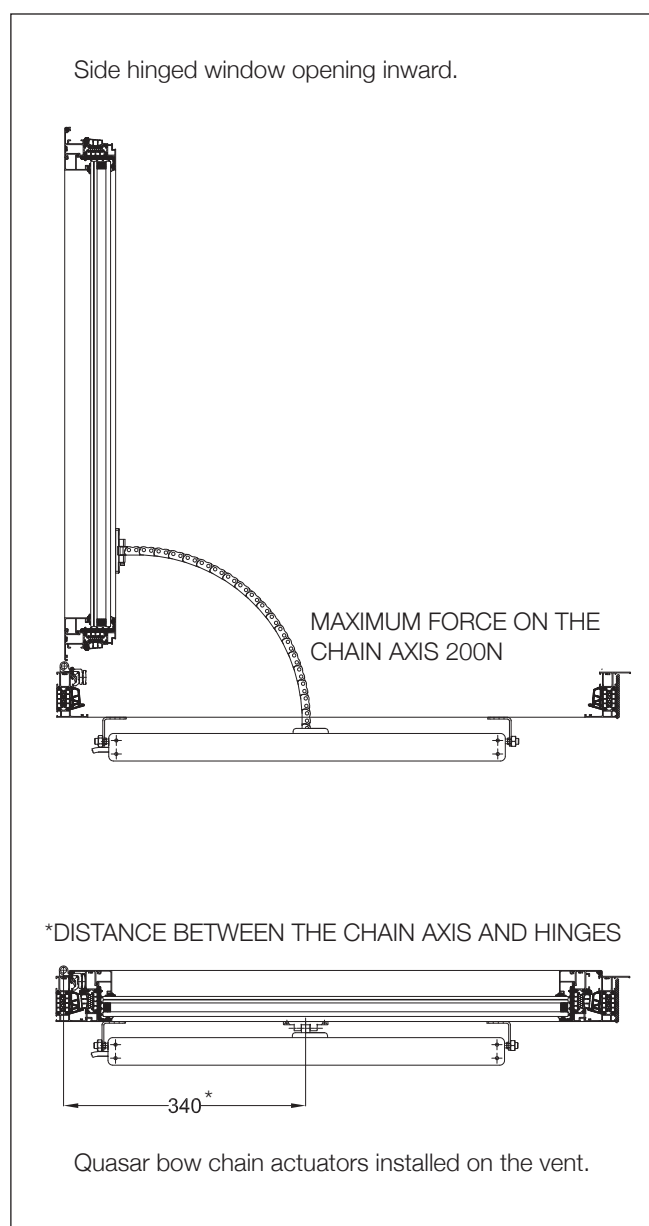

SPECIAL VERSION:

QUASAR BOW CHAIN

Especially for smoke ventilation, wide opening angle represents a big advantage in order to reduce the number of openable windows, according to the required geometrical free area.

QUASAR BOW CHAIN has been designed for installation on side hung windows opening inwards or outwards, increasing the opening angle up to 90°.

QUASAR BOW CHAIN can be installed up to two units on the same window and is compatible with E-LOCK granting a perfect tightness of the windows, even on very high sashes.

MAIN FEATURES

- Bow chain in double stainless-steel links available up to 500mm.
- Suitable for side hung windows inwards and outwards opening 90 degrees.
- Suitable for installation with the additional locking device E-LOCK.
- QUASAR BOW CHAIN is available in two versions: Synchro DC and BMSline.

NOTE: consider E-LOCK additional locking device to ensure water and airtightness

Contact our Technical Department for the installation limits (size and weight of window) and brackets for actuator installation (depending on type of profile)